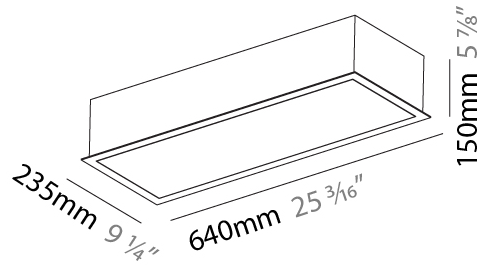

GENERAL

Series: Pi2
Subseries: Pi2 Whiteline
Brand: Prolicht
Division: Architectural
Mounting Type: Recessed
Mounting Location: Ceiling

PHYSICAL

Shape: Rectangle
Length (mm): 640
Length (in): 25 3/16
Width (mm): 235
Width (in): 9 1/4
Depth (mm): 150
Depth (in): 5 7/8
Ceiling Thickness (mm): 10 / 12.5 / 15 / 25 / 30
Ceiling Thickness (in): 3/8 or 1/2 or 9/16 or 1 or 1 3/16
Min. Recessing Depth (mm): 160
Min. Recessing Depth (in): 6 1/8
Light Distribution: Direct
Weight (kg): 4.274
Weight (lbs): 9.40
Diffuser: PMMA - Opal or Micro-Prism
Fixture Finish: SSR / BKV / CWI / CRY / HAB / UFT / ITA / RUA / FTG / MYG / LOD / PUS / FRO / FUP / KIA / POP / BLS / SPG / MEY / GOH / GUM / CHC / COM / ABZ / JAG / OBR / MOS / ROR
Fixture Material: Aluminum
Cut-out Measurements: 625mm / 24 5/8" x 220mm / 8 11/16"

ELECTRICAL

Lamp Type: LED (Zhaga Standard)
Total Output Wattage (W): 19
Dimming: Tri-Mode (Non-Dimming and Phase Dimming (120Vac only) and 0-10V Dimming)
Driver Included: Yes
Driver Location: Integrated
Driver Type: Constant Current - Universal
Driver Class: Class 2
Input Voltage (V): 120 - 277
Constant Current (MA): 500

LED

Color Temperature (°K): 3000 / 3500 / 4000
Max. Delivered Lumen (lm): 1430 / 1539 / 1570
CRI: >80 CRI
Efficiency (%): 0.516
Lamp Life (hrs): 50000

OPTICAL

RATINGS AND CERTIFICATIONS

Certified By: Certified for North American Standards
IP rating: IP20