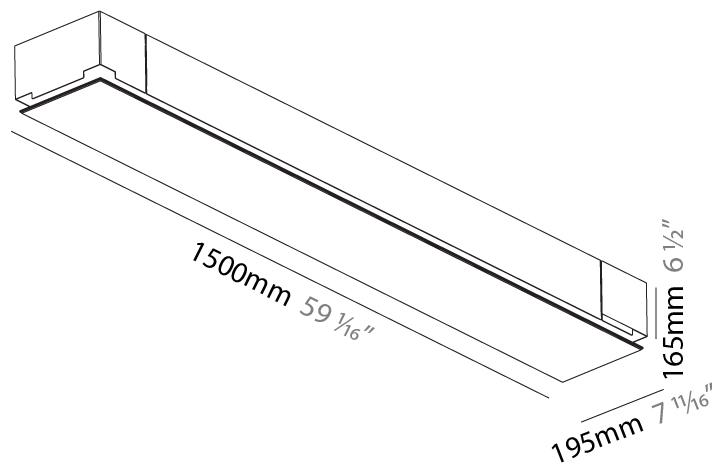

Series: Pi2
Subseries: Pi2 Whiteline
Brand: Prolicht
Division: Architectural
Mounting Type: Trimless
Mounting Location: Ceiling
Subcategory: Ambient

PHYSICAL

Shape: Rectangle
Length (mm): 1500
Length (in): 59 1/16"
Width (mm): 195
Width (in): 7 11/16"
Depth (mm): 165
Depth (in): 6 1/2"
Ceiling Thickness (mm): 10 / 12.5 / 15 / 25 / 30
Ceiling Thickness (in): 3/8 or 1/2 or 9/16 or 1 or 1 3/16
Min. Recessing Depth (mm): 180
Min. Recessing Depth (in): 7 1/16"
Light Distribution: Direct
Weight (kg): 9.7
Weight (lbs): 21.34
Diffuser: PMMA - Opal
Fixture Material: Extruded Aluminum / Steel
Cut-out Measurements: 1535mm / 60 7/16" x 230mm / 9 1/16"
Upon Request: Unique Sizes Unique Ceiling Thickness Unique Mounting Depth Spot Inserts

ELECTRICAL

Lamp Type: LED (Zhaga Standard)
Total Output Wattage (W): 47.8
Dimming: [Tri-Mode (Non-Dimming and Phase Dimming (120Vac only) and 0-10V Dimming)](#)
Driver Included: Yes
Driver Location: Integrated
Driver Type: Constant Current - Universal
Driver Class: Class 2
Input Voltage (V): 120 - 277
Constant Current (MA): 500

LED

Color Temperature (°K): [3000](#) / [3500](#) / [4000](#)
Max. Delivered Lumen (lm): 3890 / 4194 / 4280
CRI: >80 CRI
Efficiency (%): 0.611
Lamp Life (hrs): 50000
Upon Request: RGB-W Tunable White Special Color Temperature CRI90

OPTICAL

RATINGS AND CERTIFICATIONS

Certified By: Certified for North American Standards
IP rating: IP20

PROJECT
TYPE
SPECIFIER
QUANTITY
DATE