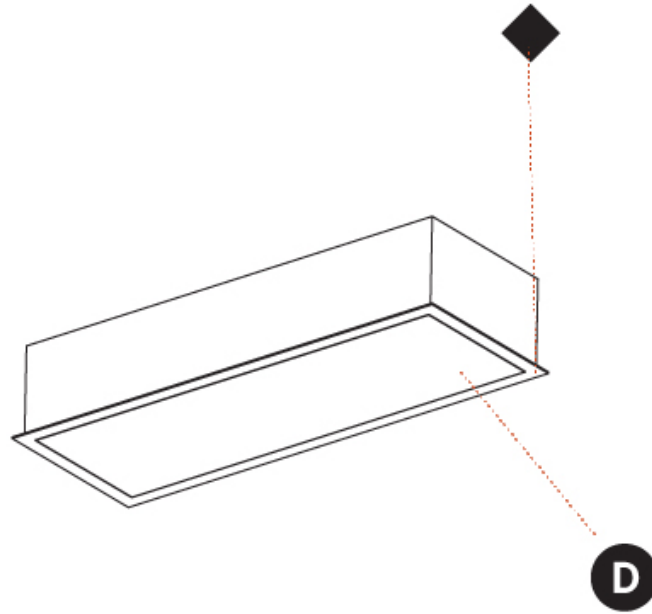

PI2 WHITELINE RECESSED

A37553-

PROJECT

TYPE

SPECIFIER

QUANTITY

DATE

A